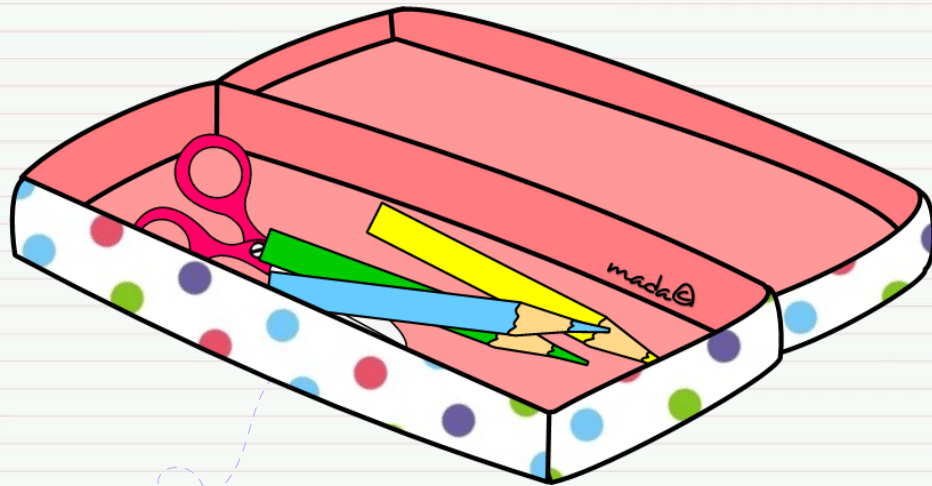

Pencil case