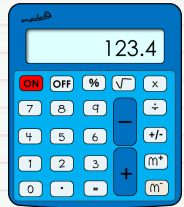

CLASSROOM OBJECTS