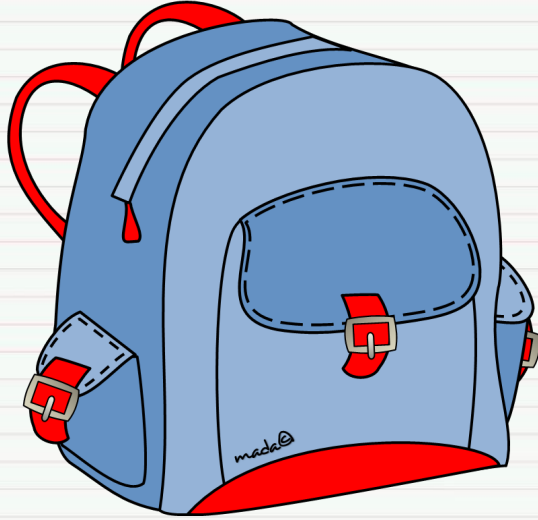

What is it?

NEXT →

pencil

school bag

rubber

stapler

calculator