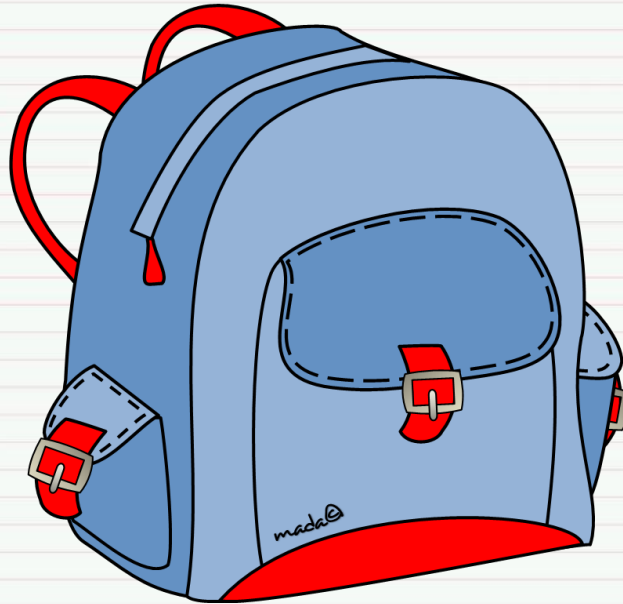

ruler

eraser

sell tape

School bag

notebook

book

Pencil case

Pencil sharpener

color

calculator

pen

compass

Paper clips

The image features a central light blue banner with a black outline and a drop shadow, containing the word "Game!" in a bold, black, handwritten font. The background is a white surface with horizontal pink lines, decorated with various colorful elements: yellow and purple wavy shapes in the top left, a light blue shape with a lightning bolt in the top right, a purple shape with a starburst in the bottom left, and a pink shape with a yellow star in the bottom right. There are also small decorative dots and squiggly lines scattered throughout.