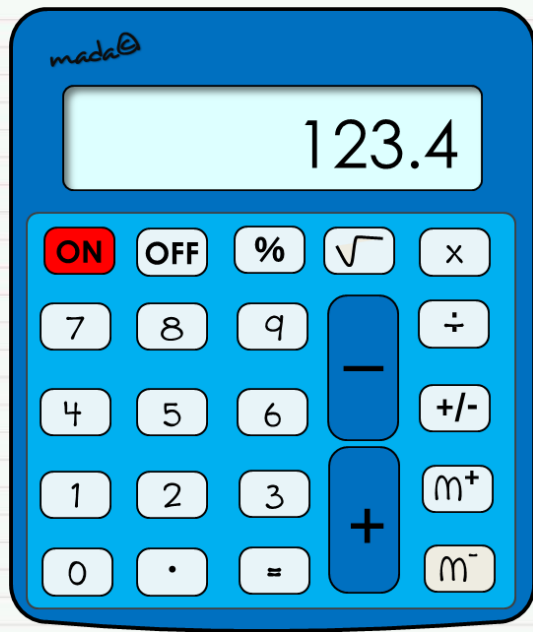

color

calculator

pen

compass

Paper clips

The image features a central light blue banner with a black outline and a drop shadow, containing the word "Game!" in a bold, black, handwritten font. The background is a white surface with horizontal pink lines, decorated with various colorful elements: yellow and purple wavy shapes in the top left, a light blue shape with a lightning bolt in the top right, a purple shape with a starburst in the bottom left, and a pink shape with a yellow star in the bottom right. There are also small decorative dots and squiggly lines scattered throughout.